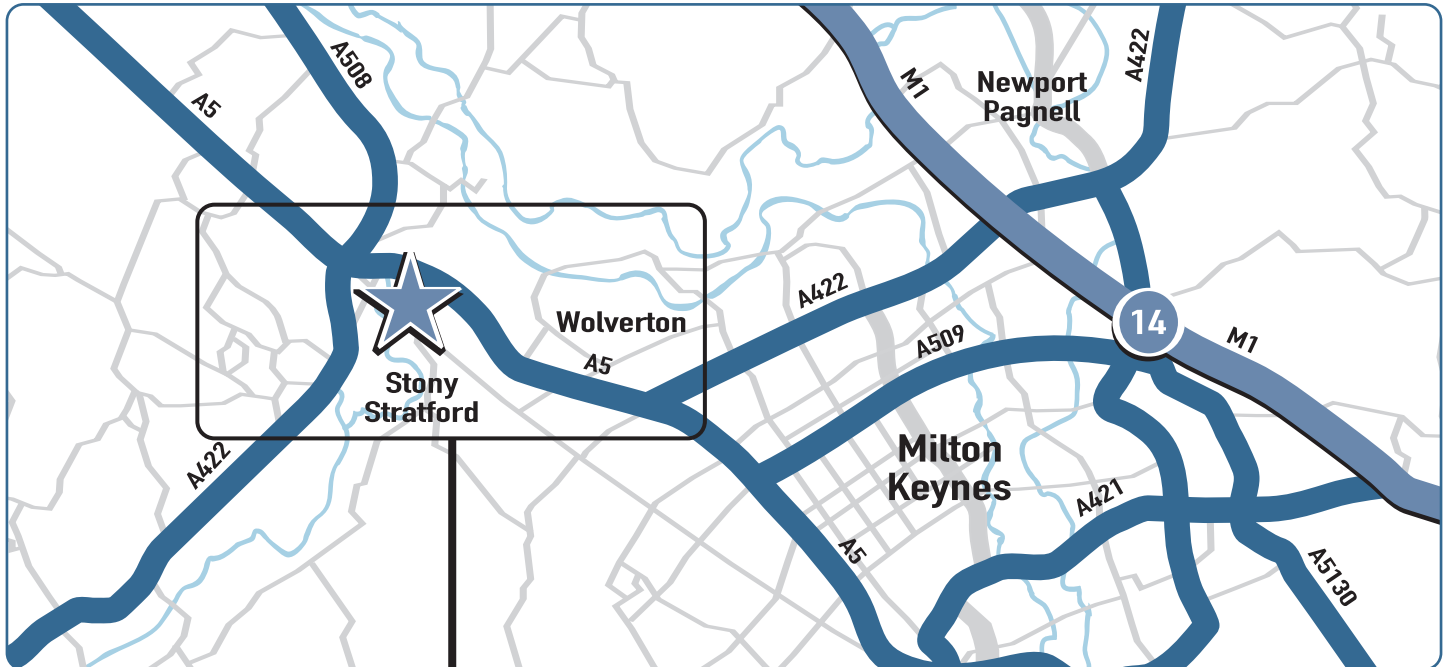

LOCATION MAP & DIRECTIONS

Hollywood Music is in Stony Stratford High Street, opposite the Fox N Hounds and a few doors from the famous Cock & Bull Hotel.

From the A5, A508 and A422, aim for the main Stony roundabout next to the Little Chef and Travel Lodge. Take the 'Old Stratford' exit and continue half a mile on the London Road though one set of lights, past the SAAB garage and over the canal.

Then after 50 metres you'll see a right filter junction, allowing you to turn right onto Stony Stratford High Street.

Once on the High street, after 500 metres you will see our shop on the left.

Parking is available all along the High Street, and to the side of the shop for equipment hire.